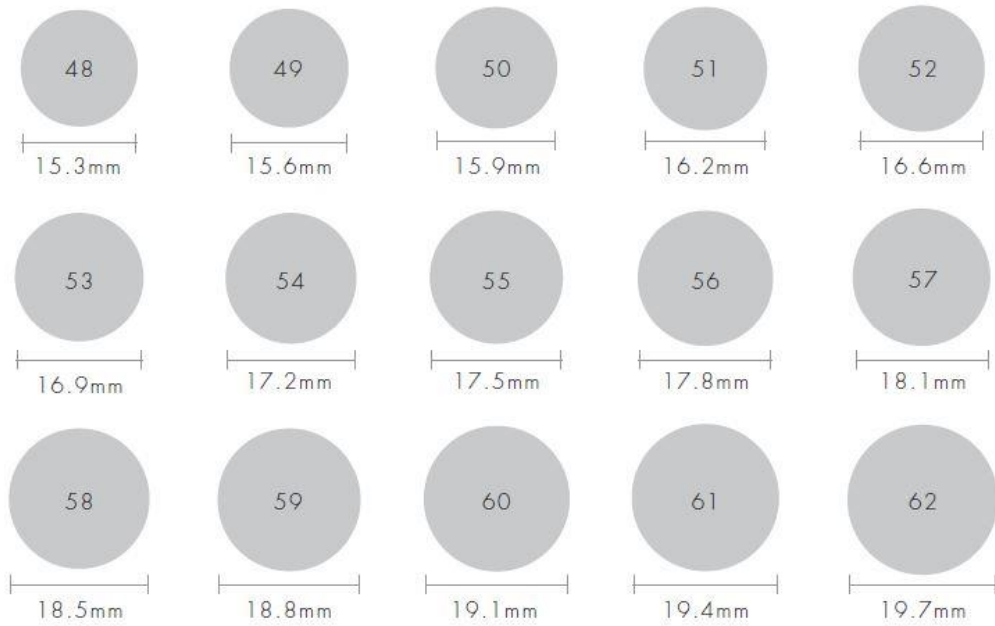

To ensure that the rings are shown in the correct sizes, please check that this print has the correct size. Please print this guide and find a ruler which can measure exactly 40 millimeters:

Ioana Enache Jewelry declines any liability arising from errors resulting from the use of this tool.